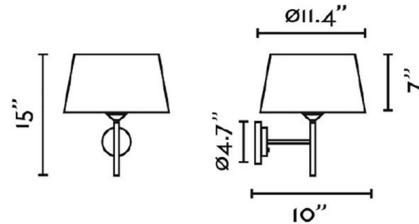

Shown in linen / matte white

Specifications

COLOR	N/A
BODY FINISH	Linen / Matte White
WATTAGE	15W
DIMMER	N/A
DIMENSIONS	10"W x 15"H x 11.4"D
BULB NOT INCLUDED	1 x A19/Medium (E26)/15W/120V LED
COUNTRY OF ORIGIN	China