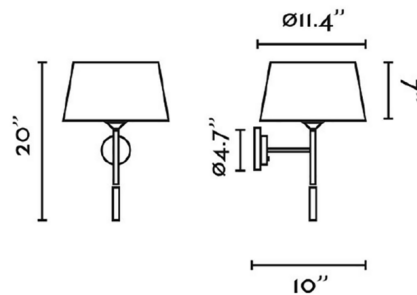

By FARO Barcelona

Description

The Windsor Reading Wall Sconce is perfect for providing diffused, ambient illumination for living rooms, bedrooms, and hospitality spaces, as well as focused task lighting for reading. The drum-shaped fabric shade gives Windsor a commanding presence, and its refined silhouette will complement a variety of decor styles. The cylindrical reading light below the main lamp rotates 355 degrees and tilts 90 degrees to aim its light precisely where it is need. On/off switches located on backplate allow the main lamp and reading lamp to be controlled independently.

Shown in linen / matte black

Specifications

COLOR	N/A
BODY FINISH	Linen / Matte Black
WATTAGE	19.5W
DIMMER	N/A
DIMENSIONS	10"W x 20"H x 11.4"D
BULB NOT INCLUDED	1 x A19/Medium (E26)/15W/120V LED
BULB NOT INCLUDED	1 x LED/4.5W/120V LED
COUNTRY OF ORIGIN	China