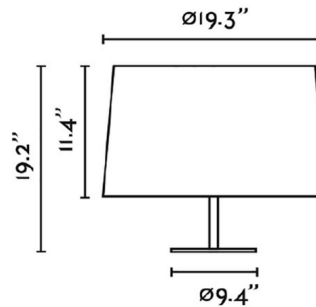

### Specifications

COLOR . . . . . N/A  
BODY FINISH . . . . . Grey Fabric / Matte Black  
WATTAGE . . . . . 15W  
DIMMER . . . . . N/A  
DIMENSIONS . . . . . 19.3"W x 19.2"H  
BULB NOT INCLUDED . . . . . 1 x A19/Medium (E26)/15W/120V LED  
COUNTRY OF ORIGIN . . . . . China

### Technical Information

PRODUCT DIMENSIONS . . . . . Cord Length: 74.8"

Notes:

Shown in grey fabric / matte black

CLICK TO VIEW PRODUCT