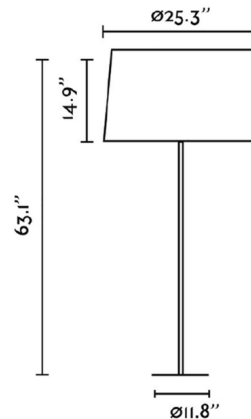

Specifications

COLOR N/A
BODY FINISH Linen / Matte Black
WATTAGE 15W
DIMMER N/A
DIMENSIONS 25.3"W x 63.1"H
BULB NOT INCLUDED 1 x A19/Medium (E26)/15W/120V LED
COUNTRY OF ORIGIN China

Technical Information

PRODUCT DIMENSIONS Cord Length: 70.9"

Shown in linen / matte black

CLICK TO VIEW PRODUCT

Notes: