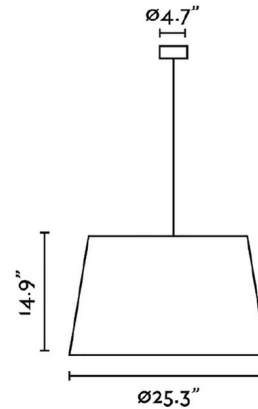

Shown in matte black / linen

Specifications

COLOR Linen
BODY FINISH Matte Black
WATTAGE 45W
DIMMER Standard 120V
DIMENSIONS 25.3"W x 14.9"H
BULB NOT INCLUDED 3 x A19/Medium (E26)/15W/120V LED
COUNTRY OF ORIGIN China