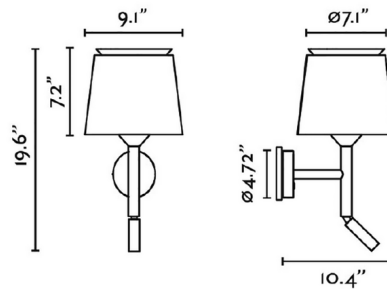

CLICK TO VIEW PRODUCT

Notes: