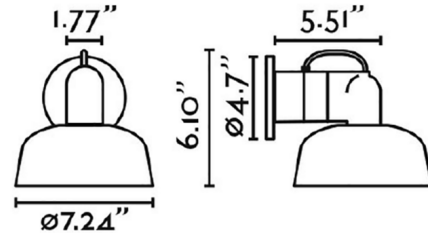

### Specifications

COLOR . . . . . Green  
BODY FINISH . . . . . Satin Black  
WATTAGE . . . . . 15W  
DIMMER . . . . . Standard 120V  
DIMENSIONS . . . . . 7.24"W x 6.1"H x 7.24"D  
BULB NOT INCLUDED . . . . . 1 x A19/Medium (E26)/15W/120V LED  
COUNTRY OF ORIGIN . . . . . China

### Technical Information

PRODUCT DIMENSIONS . . . . . Backplate: 4.7" diameter

Notes:

Shown in satin black / green

CLICK TO VIEW PRODUCT