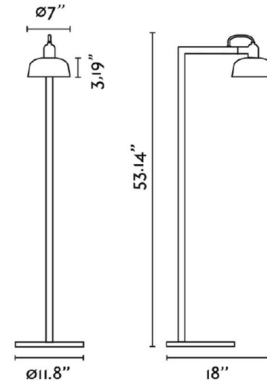

### Specifications

COLOR	Orange
BODY FINISH	Satin Black
WATTAGE	15W
DIMMER	N/A
DIMENSIONS	18"W x 53.14"H x 11.8"D
BULB NOT INCLUDED	1 x A19/Medium (E26)/15W/120V LED
COUNTRY OF ORIGIN	China

CLICK TO VIEW PRODUCT