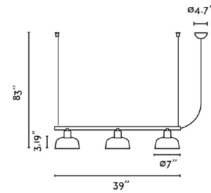

### Specifications

COLOR	White
BODY FINISH	Satin Black
WATTAGE	45W
DIMMER	Standard 120V
DIMENSIONS	39"L x 7"W x 3.19"H
BULB NOT INCLUDED	3 x A19/Medium (E26)/15W/120V LED
COUNTRY OF ORIGIN	Spain

CLICK TO VIEW PRODUCT