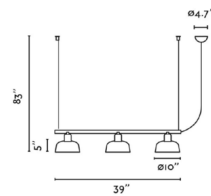

### Specifications

COLOR	White
BODY FINISH	Satin Black
WATTAGE	45W
DIMMER	Standard 120V
DIMENSIONS	39"L x 7"W x 3.19"H
BULB NOT INCLUDED	3 x A19/Medium (E26)/15W/120V LED
COUNTRY OF ORIGIN	Spain

CLICK TO VIEW PRODUCT