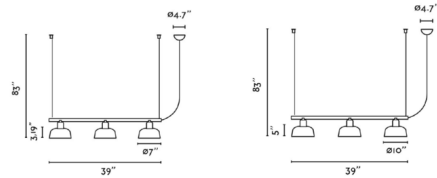

### Specifications

COLOR	Black
BODY FINISH	Satin Black
WATTAGE	45W
DIMMER	N/A
DIMENSIONS	39"L x 7"W x 3.19"H
BULB NOT INCLUDED	3 x A19/Medium (E26)/15W/120V LED
COUNTRY OF ORIGIN	Spain

CLICK TO VIEW PRODUCT