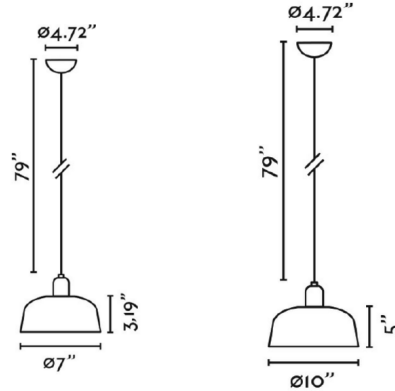

Shown in satin black / black

Specifications

COLOR	Black
BODY FINISH	Satin Black
WATTAGE	15W
DIMMER	Standard 120V
DIMENSIONS	7.24"W x 3.19"H
BULB NOT INCLUDED	1 x A19/Medium (E26)/15W/120V LED
COUNTRY OF ORIGIN	China