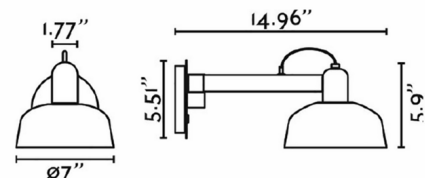

Shown in satin black / blue gray

Specifications

COLOR Blue Gray
BODY FINISH Satin Black
WATTAGE 15W
DIMMER N/A
DIMENSIONS 7.24"W x 5.9"H x 14.96"D
BULB NOT INCLUDED 1 x A19/Medium (E26)/15W/120V LED
COUNTRY OF ORIGIN China

Technical Information

PRODUCT DIMENSIONS Backplate: 5.5" diameter

CLICK TO VIEW PRODUCT

Notes: