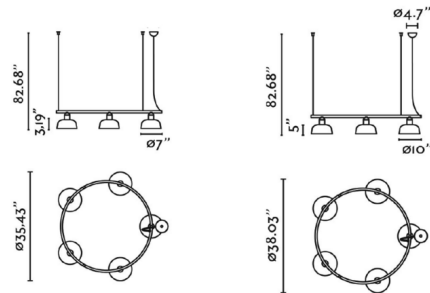

Shown in satin black / white

Specifications

COLOR White
BODY FINISH Satin Black
WATTAGE 75W
DIMMER Standard 120V
DIMENSIONS 35.43"W x 3.19"H
BULB NOT INCLUDED 5 x A19/Medium (E26)/15W/120V LED
COUNTRY OF ORIGIN Spain