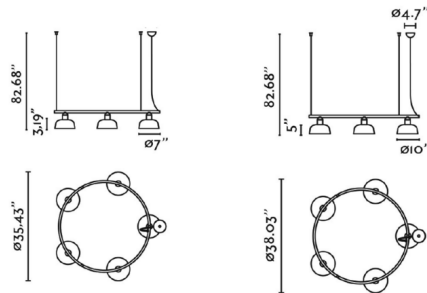

Shown in satin black / green

Specifications

COLOR	Green
BODY FINISH	Satin Black
WATTAGE	75W
DIMMER	Standard 120V
DIMENSIONS	35.43"W x 3.19"H
BULB NOT INCLUDED	5 x A19/Medium (E26)/15W/120V LED
COUNTRY OF ORIGIN	Spain