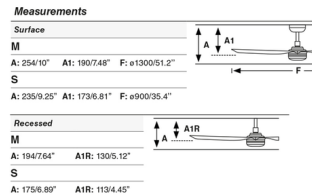

Lightology

lightology.com
866-954-4489
07-03-26

Project: _____
Company: _____
Location: _____ Fixture Type: _____
SPEC #: **FAR1571496**
Approved On: _____ Approved By: _____

Punt Ceiling Fan By FARO Barcelona

Description

The Punt Ceiling Fan is equipped with a motor DC, offers 6 adjustable speeds, features a reverse function and is suitable for sloped ceilings. Allows selecting and setting the colour temperature of the integrated LED light. Note: The version with LED Light has built in color temperature adjustability. Switch from 3000/4200/6500K.

Specifications

BLADE COLOR . . . . . Matte White
BODY FINISH . . . . . Matte White
WATTAGE 20W
DIMMER . . . . . Included
DIMENSIONS . . . . . 52"W x 10.91"H
BULB NOT INCLUDED . . . . . 1 x LED/20W/120V LED
COUNTRY OF ORIGIN . . . . . China

Technical Information

COLOR RENDERING . . . . . 80 CRI
LAMP COLOR . . . . . CCT Select
LUMENS/WATT 40.30
LUMINOUS FLUX . . . . . 806 lumens

Shown in matte white / matte white

CLICK TO VIEW PRODUCT

Notes: