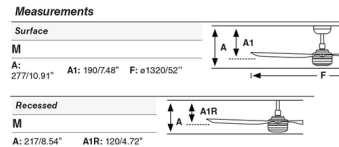

Shown in matte white / matte white