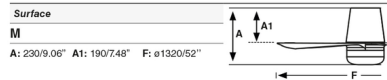

Measurements

CLICK TO VIEW PRODUCT

Notes: