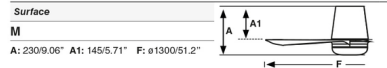

Measurements