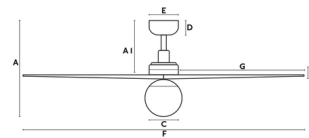

Description

Klim Ceiling Fan is a ceiling fan equipped with a DC motor, offers 6 adjustable speeds, features a reverse function and is suitable for sloped ceilings, bringing a contemporary look and efficient performance to any interior space. Note: Not all options are available.

Shown in matte black / dark walnut

L:

A	A1	B	C
408/16.06"	220/8.66"	231/9.09"	100/3.94"
D	E	F	G
60/2.4"	130/5.12"	ø150/59.1"	745/29.33"

M:

A	A1	B	C
408/16.06"	220/8.66"	231/9.09"	100/3.94"
D	E	F	G
60/2.4"	130/5.12"	ø125/49.2"	620/24.41"

Specifications

BLADE COLOR N/A
 BODY FINISH Matte Black / Dark Walnut
 WATTAGE 15W
 DIMMER Included
 DIMENSIONS 59.1"W x 16.06"H
 BULB NOT INCLUDED 1 x A19/Medium (E26)/15W/120V LED
 COUNTRY OF ORIGIN China