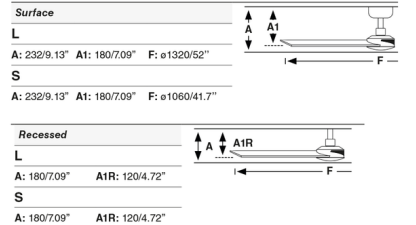

Shown in matte white / matte white / ashwood

Specifications

BLADE COLOR Matte White / Ashwood
 BODY FINISH Matte White
 WATTAGE 20W
 DIMMER Included
 DIMENSIONS 52"W x 10.87"H
 BULB NOT INCLUDED 1 x LED/20W/120V LED
 COUNTRY OF ORIGIN China

Technical Information

COLOR RENDERING 80 CRI
 LAMP COLOR CCT Select
 LUMENS/WATT 40.30
 LUMINOUS FLUX 806 lumens

Measurements

CLICK TO VIEW PRODUCT

Notes: