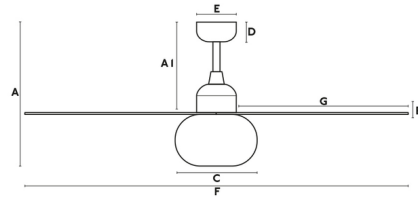

### Description

The Palma Ceiling Fan is a ceiling fan with a DC motor, ideal for rooms between 189 and 301 sqft. This fan is suitable for damp areas and can therefore be used both indoors and outdoors. The metal parts feature an anti-corrosion treatment. Control is via the included remote control. It has 6 adjustable speeds, a reverse function, and is suitable for sloped ceilings.

Shown in brown

A	A1	B	C
412/16.22"	173/6.81"	83/3.27"	128/5.04"
D	E	F	G
60/2.4"	130/5.12"	∅1290/50.8"	625/24.61"
Downrod L		Downrod ∅	
100/3.94"		26/1.02"	

### Specifications

BLADE COLOR	N/A
BODY FINISH	Brown
WATTAGE	15W
DIMMER	Not Dimmable
DIMENSIONS	50.8"W x 16.22"H
BULB INCLUDED	1 x A19/Medium (E26)/15W/120V LED
COUNTRY OF ORIGIN	China

CLICK TO VIEW PRODUCT