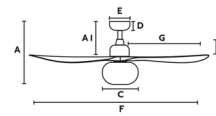

Measurements