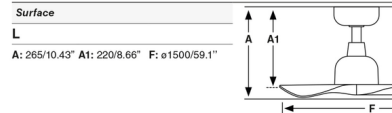

Measurements