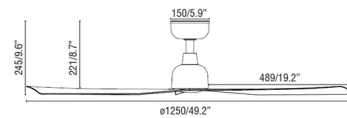

### Specifications

BLADE COLOR	N/A
BODY FINISH	White / Oak
WATTAGE	N/A
DIMMER	N/A
DIMENSIONS	49.21"W x 9.65"H
BULB	N/A
COUNTRY OF ORIGIN	China

CLICK TO VIEW PRODUCT

Notes: