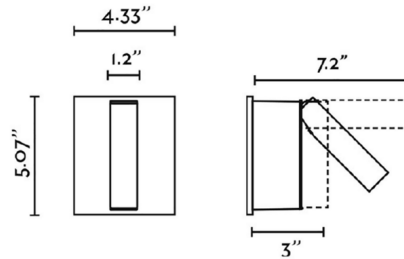

Description

The Cronos Reading Wall Sconce is a minimalist reading light that will naturally integrate into any space with its architectural aesthetic. Cronos automatically turns on when the cylindrical lamp head is lifted from its resting position, eliminating the need to press an on/off switch. The lamp tilts 90 degrees and rotates 355 degrees to direct light precisely where it is needed.

Specifications

COLOR	N/A
BODY FINISH	Matte White
WATTAGE	4.5W
DIMMER	Not Dimmable
DIMENSIONS	4.3"W x 5.1"H x 7.2"D
INTEGRATED LED MODULE	1 x LED/4.5W/120V LED
COUNTRY OF ORIGIN	China

Technical Information

PRODUCT DIMENSIONS	Backplate: 4.3"W x 5.1"H
COLOR RENDERING	90 CRI
LAMP COLOR	2700K
LUMENS/WATT	56.22
LUMINOUS FLUX	253 lumens

Shown in matte white

CLICK TO VIEW PRODUCT

Notes: