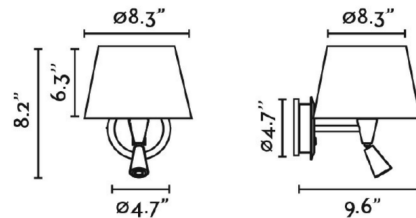

CLICK TO VIEW PRODUCT

Notes: