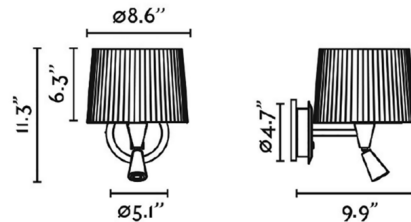

CLICK TO VIEW PRODUCT

Notes: