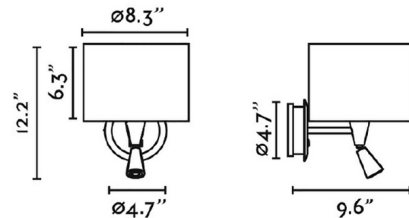

CLICK TO VIEW PRODUCT

Notes: