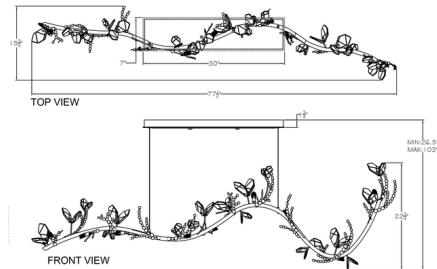

Description

The Volare Linear Pendant captures the delicate, whimsical energy of springtime. Crystal butterflies gather in motion around handcrafted metalwork, blossoming like buds along a branch. The Volare is ideal for a dining room or anywhere you need a soft, modern glow.

Shown in brushed bronze / crystal

Specifications

COLOR Crystal
BODY FINISH Brushed Bronze
WATTAGE 13.5W
DIMMER Standard 120V
DIMENSIONS 77.5"L x 15.75"W x 22.75"H
INTEGRATED LED MODULE 9 x LED/1.5W/120V LED

Technical Information

PRODUCT DIMENSIONS Cord: 8ft
LUMENS/WATT 720.00
LUMINOUS FLUX 1080 lumens

CLICK TO VIEW PRODUCT

Notes: