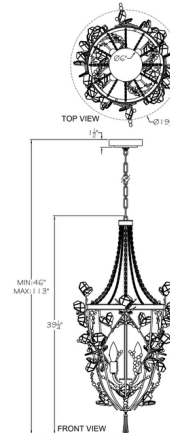

Lightology

lightology.com
866-954-4489
07-04-26

Project: _____

Company: _____

Location: _____ Fixture Type: _____

SPEC #: **FAL1571681**

Approved On: _____ Approved By: _____

Volare Pendant

By Fine Art Handcrafted Lighting

Description

The Volare Pendant captures the delicate, whimsical energy of springtime. Crystal butterflies gather in motion around handcrafted metalwork, blossoming like buds along a branch. The Volare is ideal for a dining room or anywhere you need a soft, modern glow.

Shown in patinated silver / crystal

Specifications

COLOR	Crystal
BODY FINISH	Patinated Silver
WATTAGE	240W
DIMMER	Standard 120V
DIMENSIONS	19.75"W x 39.25"H
INTEGRATED LED MODULE	4 x LED/60W/120V LED

Technical Information

PRODUCT DIMENSIONS	Chain: 6ft
--------------------	------------

CLICK TO VIEW PRODUCT

Notes: