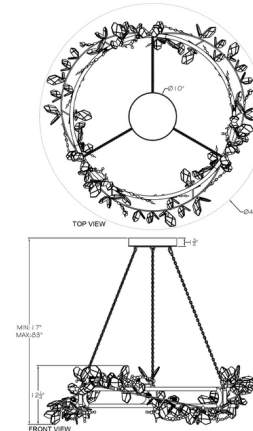

By Fine Art Handcrafted Lighting

Description

The Volare Ring Pendant captures the delicate, whimsical energy of springtime. Crystal butterflies gather in motion around handcrafted metalwork, blossoming like buds along a branch. The Volare is ideal for a dining room or anywhere you need a soft, modern glow.

Shown in burnished gold / crystal

Specifications

COLOR	Crystal
BODY FINISH	Burnished Gold
WATTAGE	27W
DIMMER	Standard 120V
DIMENSIONS	47"W x 12.25"H
INTEGRATED LED MODULE	18 x LED/1.5W/120V LED

Technical Information