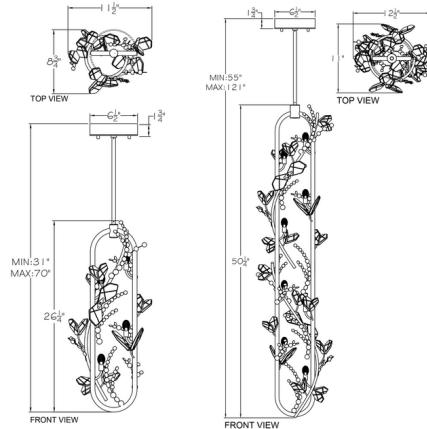

Lightology

lightology.com
866-954-4489
07-04-26

Project: _____

Company: _____

Location: _____ Fixture Type: _____

SPEC #: **FAL1571690**

Approved On: _____ Approved By: _____

Volare Tall Pendant

By Fine Art Handcrafted Lighting

Description

The Volare Tall Pendant captures the delicate, whimsical energy of springtime. Crystal butterflies gather in motion around handcrafted metalwork, blossoming like buds along a branch. The Volare is ideal for a dining room or anywhere you need a soft, modern glow.

Shown in patinated silver / crystal

Specifications

COLOR	Crystal
BODY FINISH	Patinated Silver
WATTAGE	12W
DIMMER	Standard 120V
DIMENSIONS	12.5"W x 50.25"H
INTEGRATED LED MODULE	8 x LED/1.5W/120V LED

Technical Information

LUMENS/WATT	653.33
LUMINOUS FLUX	980 lumens

CLICK TO VIEW PRODUCT

Notes: