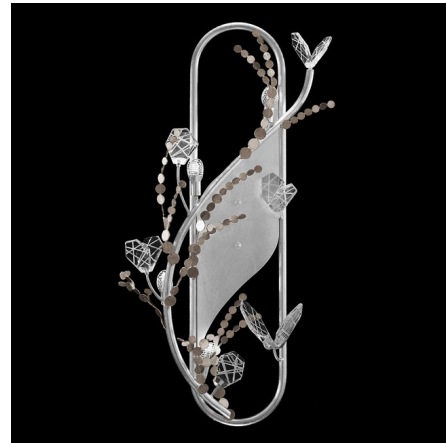

Lightology

lightology.com
866-954-4489
07-07-26

Project: _____

Company: _____

Location: _____ Fixture Type: _____

SPEC #: **FAL1571696**

Approved On: _____ Approved By: _____

Volare Wall Sconce

By Fine Art Handcrafted Lighting

Description

The Volare Wall Sconce captures the delicate, whimsical energy of springtime. Crystal butterflies gather in motion around handcrafted metalwork, blossoming like buds along a branch. The Volare is ideal for a dining room or anywhere you need a soft, modern glow.

Shown in patinated silver / crystal

Specifications

COLOR Crystal
 BODY FINISH Patinated Silver
 WATTAGE 6W
 DIMMER Standard 120V
 DIMENSIONS 13.5"W x 26"H x 5.5"D
 INTEGRATED LED MODULE 4 x LED/1.5W/120V LED