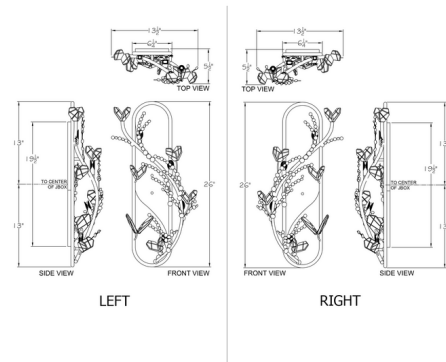

By Fine Art Handcrafted Lighting

Description

The Volare Wall Sconce captures the delicate, whimsical energy of springtime. Crystal butterflies gather in motion around handcrafted metalwork, blossoming like buds along a branch. The Volare is ideal for a dining room or anywhere you need a soft, modern glow.

Shown in patinated silver / crystal

Specifications

COLOR Crystal
 BODY FINISH Patinated Silver
 WATTAGE 6W
 DIMMER Standard 120V
 DIMENSIONS 13.5"W x 26"H x 5.5"D
 INTEGRATED LED MODULE 4 x LED/1.5W/120V LED