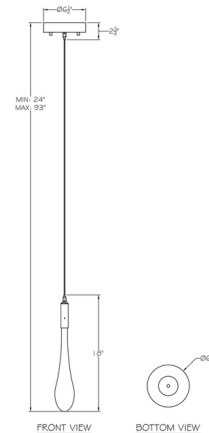

CLICK TO VIEW PRODUCT

Notes: