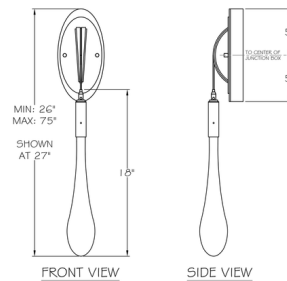

### Specifications

COLOR . . . . . N/A  
 BODY FINISH . . . . . Ombre Copper / Copper Glass  
 WATTAGE . . . . . 4.5W  
 DIMMER . . . . . Low Voltage Electronic  
 DIMENSIONS . . . . . 5"W x 27"H x 4.5"D  
 INTEGRATED LED MODULE . . . . . 1x LED/4.5W/120V LED