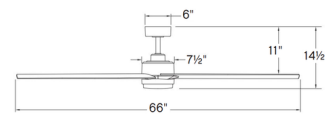

Shown in matte black / matte black

Specifications

BLADE COLOR	Matte Black
BODY FINISH	Matte Black
WATTAGE	16W
DIMMER	Included
DIMENSIONS	66"W x 14.5"H
INTEGRATED LED MODULE	1 x LED/16W/120V LED
COUNTRY OF ORIGIN	China