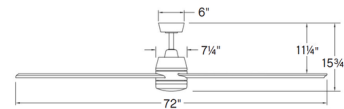

Specifications

BLADE COLOR	Bleached Ashwood
BODY FINISH	Brushed Nickel
WATTAGE	16W
DIMMER	Included
DIMENSIONS	56"W x 15.75"H
INTEGRATED LED MODULE	1 x LED/16W/120V LED
COUNTRY OF ORIGIN	China

Technical Information

LAMP LIFE	50000 hours
COLOR RENDERING	90 CRI
LAMP COLOR	3000K
LUMENS/WATT	82.50
LUMINOUS FLUX	1320 lumens

Shown in brushed nickel / bleached ashwood

CLICK TO VIEW PRODUCT

Notes: