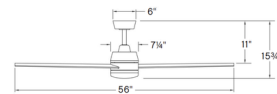

CLICK TO VIEW PRODUCT

Notes: