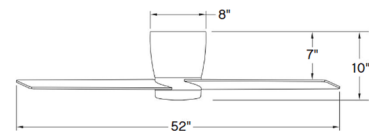

Shown in matte white / bleached ashwood / matte white

Specifications

BLADE COLOR	Bleached Ashwood / Matte White
BODY FINISH	Matte White
WATTAGE	16W
DIMMER	Included
DIMENSIONS	52"W x 10"H
INTEGRATED LED MODULE	1 x LED/16W/120V LED
COUNTRY OF ORIGIN	China