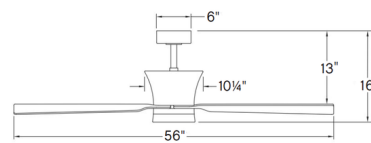

Shown in matte white / matte white

Specifications

BLADE COLOR	Matte White
BODY FINISH	Matte White
WATTAGE	16W
DIMMER	Included
DIMENSIONS	56"W x 16"H
INTEGRATED LED MODULE	1 x LED/16W/120V LED
COUNTRY OF ORIGIN	China