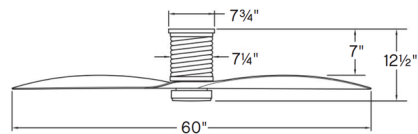

CLICK TO VIEW PRODUCT

Notes: