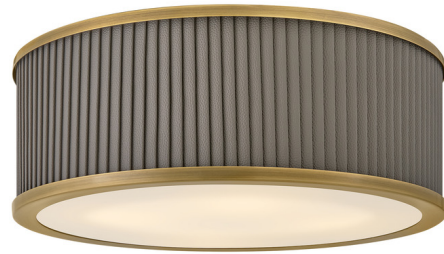

Lightology

lightology.com
866-954-4489
07-07-26

Project: _____

Company: _____

Location: _____ Fixture Type: _____

SPEC #: **HIN1571743**

Approved On: _____ Approved By: _____

Arden Ceiling Light By Hinkley Lighting

Description

Creating tactile richness with a timeless, tailored drum shade wrapped in elegant pleated faux leather, the Arden Ceiling Light 's classic silhouette is brought to life by a warm Heritage Brass finish. Etched glass softly disperses inviting illumination, filling your space with comfort and a welcoming glow.

Shown in heritage brass / smoke / etched glass

Specifications

COLOR	Etched Glass
BODY FINISH	Heritage Brass / Smoke
WATTAGE	15W
DIMMER	Standard 120V
DIMENSIONS	17.5"W x 6.75"H
BULB NOT INCLUDED	3 x A19/Medium (E26)/5W/120V LED
COUNTRY OF ORIGIN	China