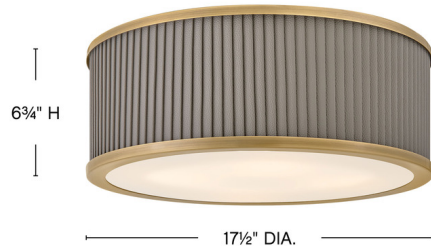

Lightology

lightology.com
866-954-4489
07-07-26

Project: _____

Company: _____

Location: _____ Fixture Type: _____

SPEC #: **HIN1571743**

Approved On: _____ Approved By: _____

Arden Ceiling Light By Hinkley Lighting

Description

Creating tactile richness with a timeless, tailored drum shade wrapped in elegant pleated faux leather, the Arden Ceiling Light 's classic silhouette is brought to life by a warm Heritage Brass finish. Etched glass softly disperses inviting illumination, filling your space with comfort and a welcoming glow.

Shown in heritage brass / smoke / etched glass

Specifications

COLOR	Etched Glass
BODY FINISH	Heritage Brass / Smoke
WATTAGE	15W
DIMMER	Standard 120V
DIMENSIONS	17.5"W x 6.75"H
BULB NOT INCLUDED	3 x A19/Medium (E26)/5W/120V LED
COUNTRY OF ORIGIN	China