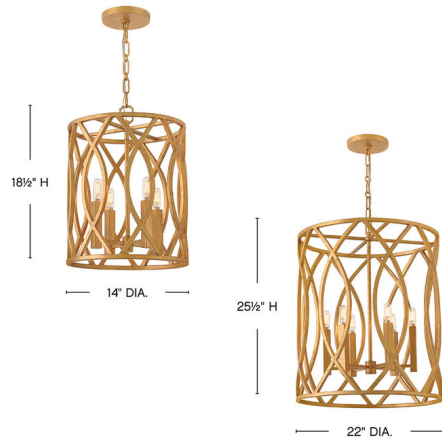

Description

The Leona Pendant's decorative scrollwork is crafted from a gently curved, smoothly welded frame finished in hand-leafed Distressed Brass. Clean shapes complemented by exposed candelabra lamps create a family of formal fixtures with undeniable charm.

Specifications

COLOR N/A
BODY FINISH Distressed Brass
WATTAGE 24W
DIMMER Standard 120V
DIMENSIONS 14"W x 18.5"H
BULB NOT INCLUDED 4 x T6/Candelabra (E12)/6W/120V LED
COUNTRY OF ORIGIN China

Technical Information

PRODUCT DIMENSIONS Chain Length: 72"

Shown in distressed brass

CLICK TO VIEW PRODUCT

Notes: