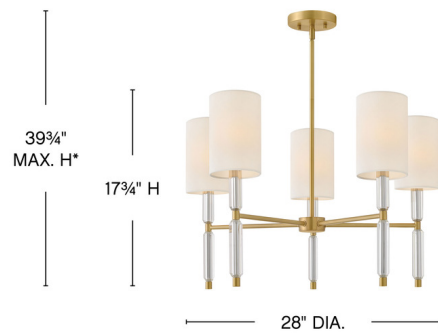

Lightology

lightology.com
866-954-4489
06-21-26

Project: _____

Company: _____

Location: _____ Fixture Type: _____

SPEC #: **HIN1571765**

Approved On: _____ Approved By: _____

Anika Chandelier By Hinkley Lighting

Description

Glamorous cinched crystal stems are the focal point of the Anika Chandelier's alluring silhouette. Columnar White Linen shades diffuse bright yet soft illumination, creating a luxuriously sophisticated look.

Shown in lacquered brass / white

Specifications

COLOR	White
BODY FINISH	Lacquered Brass
WATTAGE	50W
DIMMER	Standard 120V
DIMENSIONS	28"W x 17.75"H
BULB NOT INCLUDED	5 x A19/Medium (E26)/10W/120V LED
COUNTRY OF ORIGIN	China

Technical Information

PRODUCT DIMENSIONS Downrods Included: (1) 6" and (2) 12" rods

CLICK TO VIEW PRODUCT

Notes: