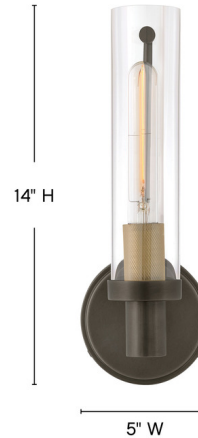

Lightology

lightology.com
866-954-4489
06-30-26

Project: _____

Company: _____

Location: _____ Fixture Type: _____

SPEC #: **HIN1571778**

Approved On: _____ Approved By: _____

Vaughn Wall Sconce By Hinkley Lighting

Description

The Vaughn Wall Sconce boasts industrial chic in all the right ways. A streamlined design seamlessly combines modern and vintage elements for a refined look. Clear glass shades add dimension and showcase the diamond knurled sockets within. This fixture can be mounted either up or down to best fit your space.

Shown in heritage brass / clear

Specifications

COLOR	Clear
BODY FINISH	Heritage Brass
WATTAGE	10W
DIMMER	Standard 120V
DIMENSIONS	5"W x 14"H x 5.25"D
BULB NOT INCLUDED	1 x T10/Medium (E26)/10W/120V LED
COUNTRY OF ORIGIN	China