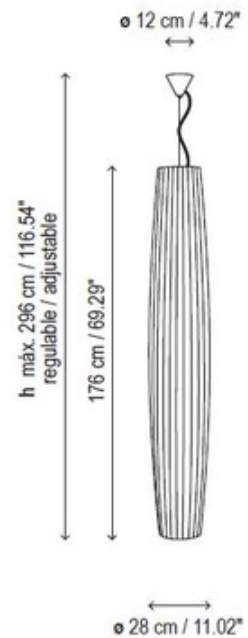

Technical Information

PRODUCT DIMENSIONS	Max Overall Height: 148"

PRODUCT NUMBER BOV157178

COMPANY	PROJECT	FIXTURE TYPE	APPROVED BY	DATE