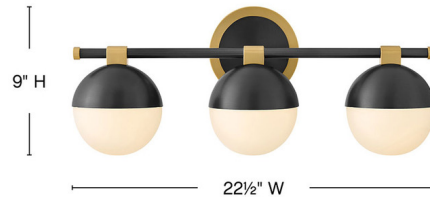

## Bowie Bathroom Vanity Light By Hinkley Lighting

### Description

Transcending style boundaries, the Bowie Wall Sconce's transitional design features etched opal glass globes accented by refined details that effortlessly unify traditional and modern decor. Warm, versatile finishes elevate any space with subtle luxury. This fixture can be mounted either up or down to best fit your space.

Shown in lacquered brass / etched opal

### Specifications

COLOR . . . . . Etched Opal  
BODY FINISH . . . . . Lacquered Brass  
WATTAGE . . . . . 10W  
DIMMER . . . . . Standard 120V  
DIMENSIONS . . . . . 14.25"W x 9"H x 8.25"D  
BULB NOT INCLUDED . . . . . 2 x B10/Candelabra (E12)/5W/120V LED  
COUNTRY OF ORIGIN . . . . . China