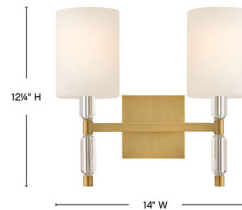

Lightology

lightology.com
866-954-4489
07-07-26

Project: _____

Company: _____

Location: _____ Fixture Type: _____

SPEC #: **HIN1571803**

Approved On: _____ Approved By: _____

Anika Bathroom Vanity Light By Hinkley Lighting

Description

Glamorous cinched crystal stems are the focal point of the Anika Bathroom Vanity Light's alluring silhouette. Columnar Etched Opal glass shades diffuse bright yet soft illumination, creating a luxuriously sophisticated look.

Shown in lacquered brass / etched opal

Specifications

COLOR Etched Opal
BODY FINISH Lacquered Brass
WATTAGE 10W
DIMMER Standard 120V
DIMENSIONS 14"W x 12.25"H x 6.25"D
BULB NOT INCLUDED 2 x B10/Candelabra (E12)/5W/120V LED
COUNTRY OF ORIGIN China