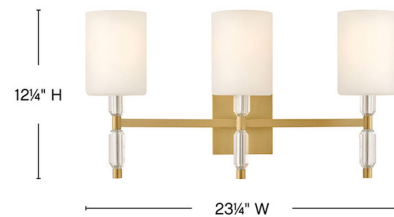

Lightology

lightology.com
866-954-4489
07-07-26

Project: _____

Company: _____

Location: _____ Fixture Type: _____

SPEC #: **HIN1571803**

Approved On: _____ Approved By: _____

Anika Bathroom Vanity Light By Hinkley Lighting

Description

Glamorous cinched crystal stems are the focal point of the Anika Bathroom Vanity Light's alluring silhouette. Columnar Etched Opal glass shades diffuse bright yet soft illumination, creating a luxuriously sophisticated look.

Shown in lacquered brass / etched opal

Specifications

COLOR Etched Opal
BODY FINISH Lacquered Brass
WATTAGE 10W
DIMMER Standard 120V
DIMENSIONS 14"W x 12.25"H x 6.25"D
BULB NOT INCLUDED 2 x B10/Candelabra (E12)/5W/120V LED
COUNTRY OF ORIGIN China