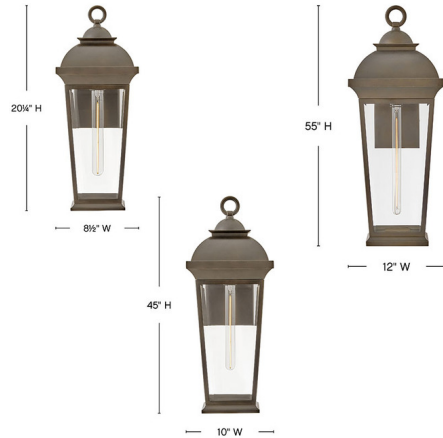

Description

Create an inviting glow that brings enduring charm to your home with architectural sophistication. The Hawthorne Outdoor Wall Light's traditional lantern design embodies timeless beauty with a modern edge. A tapered frame and curved, oversized roof in our painted Blackened Brass finish radiate warmth, accentuated by clear beveled glass panels. Hawthorne Wall Lanterns include optional scroll accents to create a statelier appearance with added verticality.

Specifications

COLOR Clear
BODY FINISH Blackened Brass
WATTAGE 12W
DIMMER Standard 120V
DIMENSIONS 8.5"W x 20.25"H x 9"D
BULB NOT INCLUDED 1 x T9/Medium (E26)/12W/120V LED
COUNTRY OF ORIGIN China

Shown in blackened brass / clear