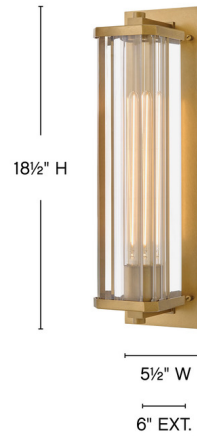

### Description

Celebrating the radiant glamour and artistry of refracted light, the Marcel Outdoor Wall Light's refined lantern design features heavy crystal with chamfered edges that produce a dazzling prismatic effect. Bold metal makes an unforgettable statement, creating depth that transforms the surrounding space with modern sophistication.

### Specifications

COLOR	Clear
BODY FINISH	Black
WATTAGE	4W
DIMMER	Low Voltage Electronic
DIMENSIONS	5.5"W x 18.5"H x 6"D
BULB NOT INCLUDED	1 x LED/4W/120V LED
COUNTRY OF ORIGIN	China

### Technical Information

LAMP LIFE	15000 hours
COLOR RENDERING	90 CRI
LAMP COLOR	2400K
LUMENS/WATT	80.00
LUMINOUS FLUX	320 lumens

Shown in black / clear

CLICK TO VIEW PRODUCT

Notes: