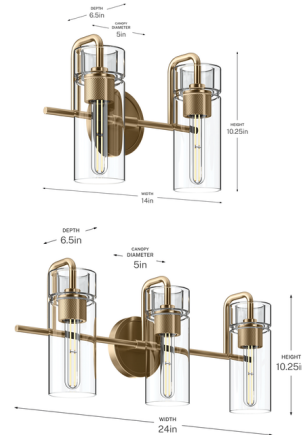

Lightology

lightology.com
866-954-4489
07-07-26

Project: _____

Company: _____

Location: _____ Fixture Type: _____

SPEC #: **KHR1572117**

Approved On: _____ Approved By: _____

Niccol Bathroom Vanity Light

By Kichler

Description

Striking a perfect balance between elegant and industrial, the Niccol Bathroom Vanity Light adds elevated style to any home. Its sleek metal form and knurled detailing create textural interest, set in contrast with smooth glass cylinders for an open, airy feel. Ideal for a main bath or powder room. Install with glass facing up or down. Note: Polished nickel is only available in the 2-light.

Specifications

COLOR Clear
BODY FINISH Champagne Bronze
WATTAGE 27W
DIMMER Standard 120V
DIMENSIONS 24"W x 10.25"H x 6.5"D
BULB NOT INCLUDED 3 x T10/Medium (E26)/9W/120V LED
COUNTRY OF ORIGIN Viet Nam

Shown in champagne bronze / clear