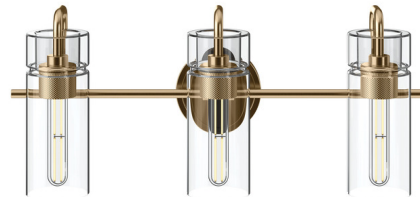

Lightology

lightology.com
866-954-4489
07-07-26

Project: _____

Company: _____

Location: _____ Fixture Type: _____

SPEC #: **KHR1572117**

Approved On: _____ Approved By: _____

Niccol Bathroom Vanity Light

By Kichler

Description

Striking a perfect balance between elegant and industrial, the Niccol Bathroom Vanity Light adds elevated style to any home. Its sleek metal form and knurled detailing create textural interest, set in contrast with smooth glass cylinders for an open, airy feel. Ideal for a main bath or powder room. Install with glass facing up or down. Note: Polished nickel is only available in the 2-light.

Specifications

COLOR Clear
BODY FINISH Champagne Bronze
WATTAGE 27W
DIMMER Standard 120V
DIMENSIONS 24"W x 10.25"H x 6.5"D
BULB NOT INCLUDED 3 x T10/Medium (E26)/9W/120V LED
COUNTRY OF ORIGIN Viet Nam

Shown in champagne bronze / clear