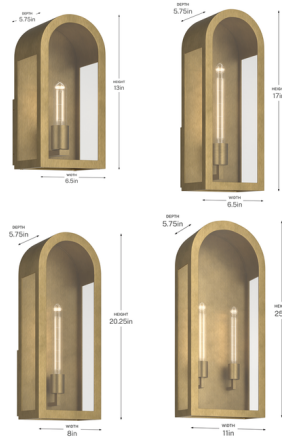

Lightology

lightology.com
866-954-4489
07-07-26

Project: _____

Company: _____

Location: _____ Fixture Type: _____

SPEC #: **KHR1572148**

Approved On: _____ Approved By: _____

Marea Outdoor Wall Sconce By Kichler

Description

The Marea Outdoor Wall Sconce features a modern take on a classic lantern. Formed with a simple aluminum frame and glass panels, its arched top modernizes the silhouette, creating a sense of lofty, vertical space. A timeless Edison tube bulb offers a soft, inviting glow. Perfect for a front porch or deck.

Shown in natural brass / clear

Specifications

COLOR	Clear
BODY FINISH	Natural Brass
WATTAGE	17W
DIMMER	Standard 120V
DIMENSIONS	6.5"W x 13"H x 5.75"D
BULB NOT INCLUDED	1 x T10/Medium (E26)/17W/120V LED
COUNTRY OF ORIGIN	China