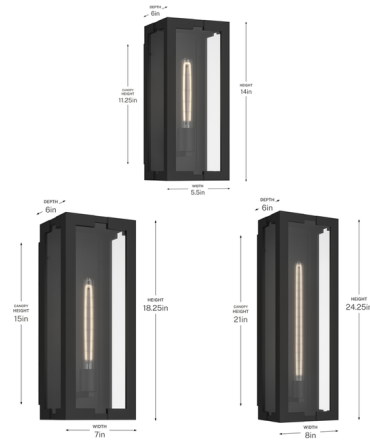

Lightology

lightology.com
866-954-4489
07-11-26

Project: _____

Company: _____

Location: _____ Fixture Type: _____

SPEC #: **KHR1572161**

Approved On: _____ Approved By: _____

Calen Outdoor Wall Sconce By Kichler

Description

The Calen Outdoor Wall Sconce brings modern architectural style to classic lantern sconce. Clear glass panels showcase an Edison tube bulb that provides a soft glow. Perfect for a front porch, deck or anywhere you need touch of modern charm.

Shown in textured black

Specifications

COLOR	N/A
BODY FINISH	Textured Black
WATTAGE	17W
DIMMER	Standard 120V
DIMENSIONS	5.5"W x 14"H x 6"D
BULB NOT INCLUDED	1 x T10/Medium (E26)/17W/120V LED
COUNTRY OF ORIGIN	China