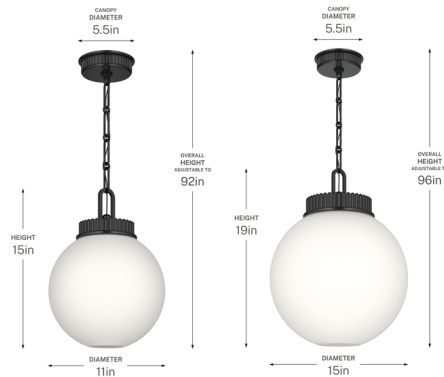

Description

The Andorra Pendant is a timeless ode to a midcentury modern design. Its satin etched cased opal globe delivers a soft, diffused glow, balancing simplicity with sculptural presence. Finely arched motifs in the canopy and metal collar create a sense of vintage charm. Perfect for a kitchen, entry, or even powder room.

Specifications

COLOR Opal
BODY FINISH Black
WATTAGE 75W
DIMMER Standard 120V
DIMENSIONS 11"W x 15"H
BULB NOT INCLUDED 1 x A19/Medium (E26)/75W/120V LED
COUNTRY OF ORIGIN China

Technical Information

PRODUCT DIMENSIONS Chain: 72"

Shown in black / opal

CLICK TO VIEW PRODUCT

Notes: